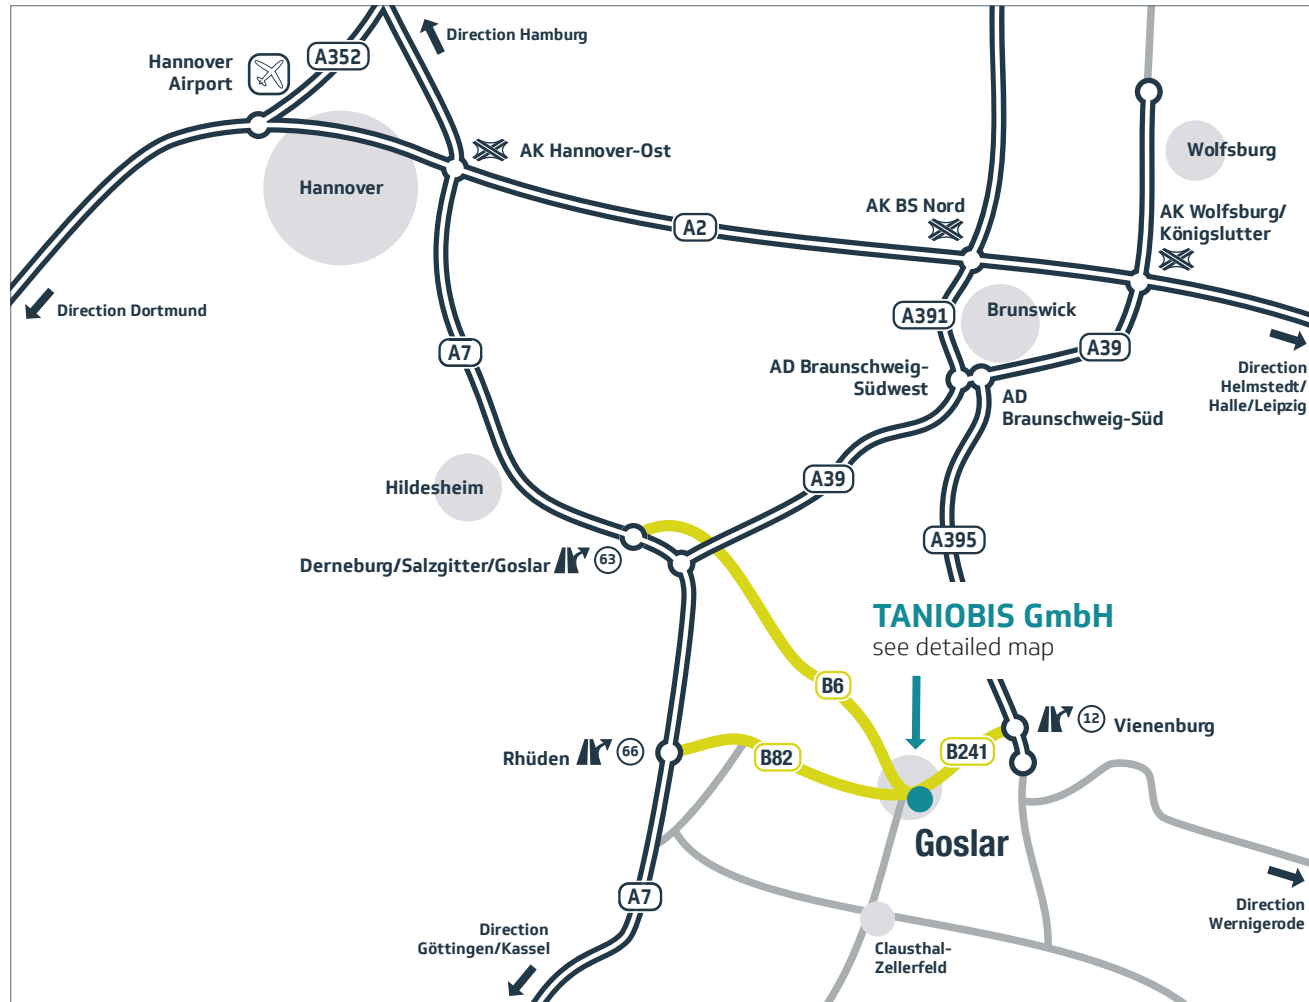

Overview

Road map Goslar

Approach via the A7 motorway coming from Hannover:

Leave the A7 at junction 63 Salzgitter/Goslar and continue on the B6 in the direction of Goslar. In Goslar continue along the B6 until the exitsign posted Goslar-Oker/Altenau. Turn off right there on to the B498 (Im Schleeke) and continue along the road for approx. 1km. Please register at the reception on gate 3.

Approach via the A7 motorway coming from Kassel:

Leave the A7 at junction 66 Rhüden and continue on the B82 in the direction of Goslar. At the entrance to Goslar, turn of left on to the link road to the B6 and continue along the B6 in the direction of Bad Harzburg/ Braunschweig until the exitsign posted Goslar-Oker/ Altenau. Turn off right on to the B498 (Im Schleeke) and continue along the road for approx. 1km. Please register at the reception on gate 3.