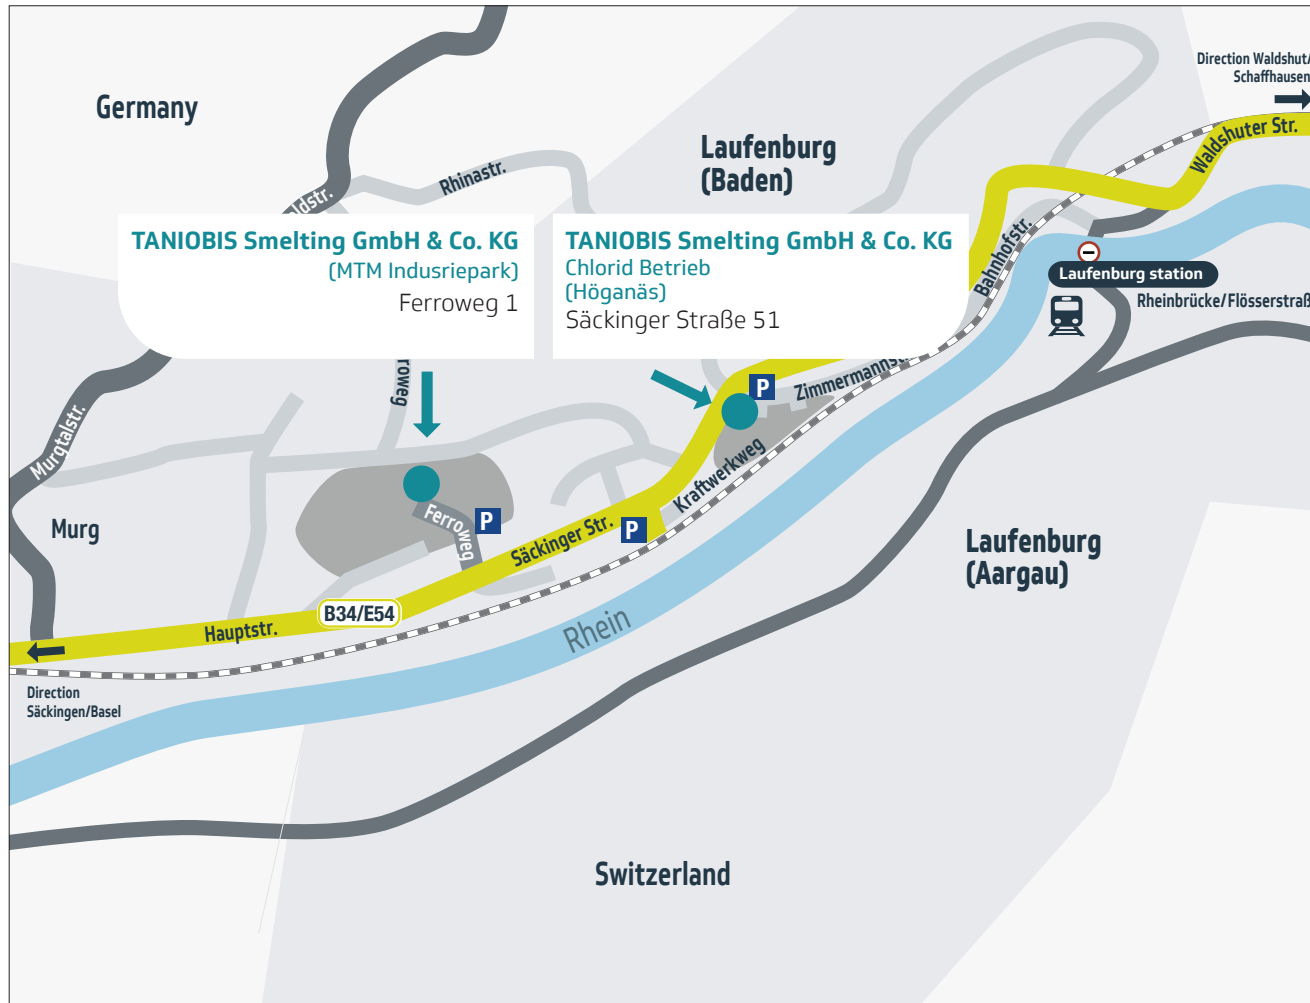

TANI OBIS
inspiring metal evolution

Detail

TANI OBIS Smelting GmbH & Co. KG
Ferroweg 1
79725 Laufenburg (Baden)
Tel. +49 7763 8230-0